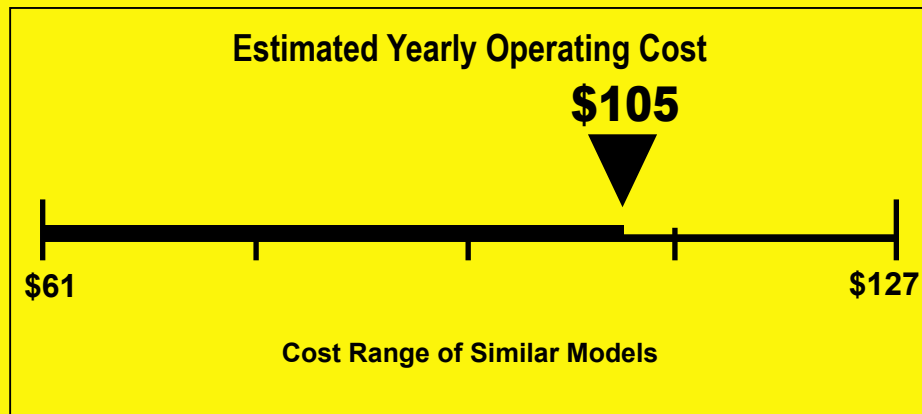

U.S. Government

Federal Law prohibits removal of this label before consumer purchase.

ENERGYGUIDE

Room Air Conditioner
Without Reverse Cycle
Without Louvered Sides

LG Electronics U.S.A., Inc. (LG)
Model **LT123CNR**
Capacity : 11,500 BTUs

8.8

Energy Efficiency Ratio

Your cost will depend on your utility rates and use.

- Cost range based only on models of similar capacity without reverse cycle and without louvered sides.
- Estimated operating cost based on a 2007 national average electricity cost of 10.65 cents per kWh.
- For more information, visit www.ftc.gov/appliances.